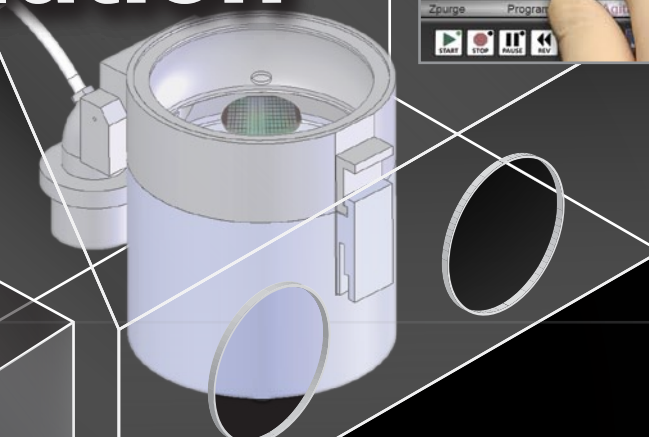

Glove Box Solution

Wireless Control
Foot Switch
5-Minute Install

laurell.com