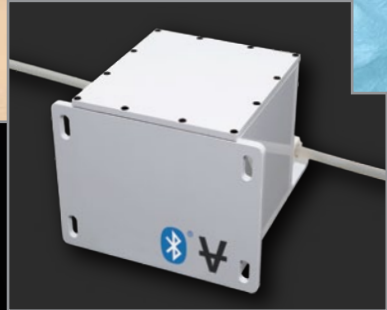

Glove Box Solution

Wireless Control
Foot Switch
5-Minute Install

laurell.com